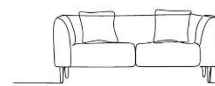

¥75,570

¥75,570

¥57,200

SOFA & TABLE

MATSUMOTO

SOFA.MATSUMOTO