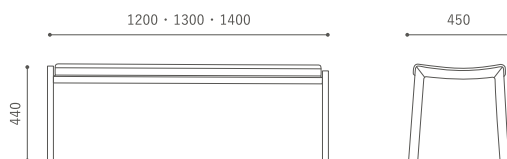

TOPO bench

トッポ ベンチ

寸法 W1200 / 1300 / 1400 D450 H440
 材料 天然木
 座面 ウレタンフォーム
 塗装 ウレタン樹脂塗装

| Finish 仕上げ | Upholstery 張地 | W1200 | W1300 | W1400 |
|------------|---------------|----------------------|----------------------|----------------------|
| NWH | Twill / Baron | ¥60,500 [¥55,000] | ¥62,700 [¥57,000] | ¥64,900 [¥59,000] |
| | N.C. | ¥63,800 [¥58,000] | ¥66,000 [¥60,000] | ¥68,200 [¥62,000] |
| NA-R | Merit / Mode | ¥71,500 [¥65,000] | ¥73,700 [¥67,000] | ¥75,900 [¥69,000] |

| Finish 仕上げ | Upholstery 張地 | W1200 | W1300 | W1400 |
|------------|---------------|----------------------|----------------------|----------------------|
| MBR | Twill / Baron | ¥69,300 [¥63,000] | ¥71,500 [¥65,000] | ¥73,700 [¥67,000] |
| | N.C. | ¥72,600 [¥66,000] | ¥74,800 [¥68,000] | ¥77,000 [¥70,000] |
| | Merit / Mode | ¥80,300 [¥73,000] | ¥82,500 [¥75,000] | ¥84,700 [¥77,000] |